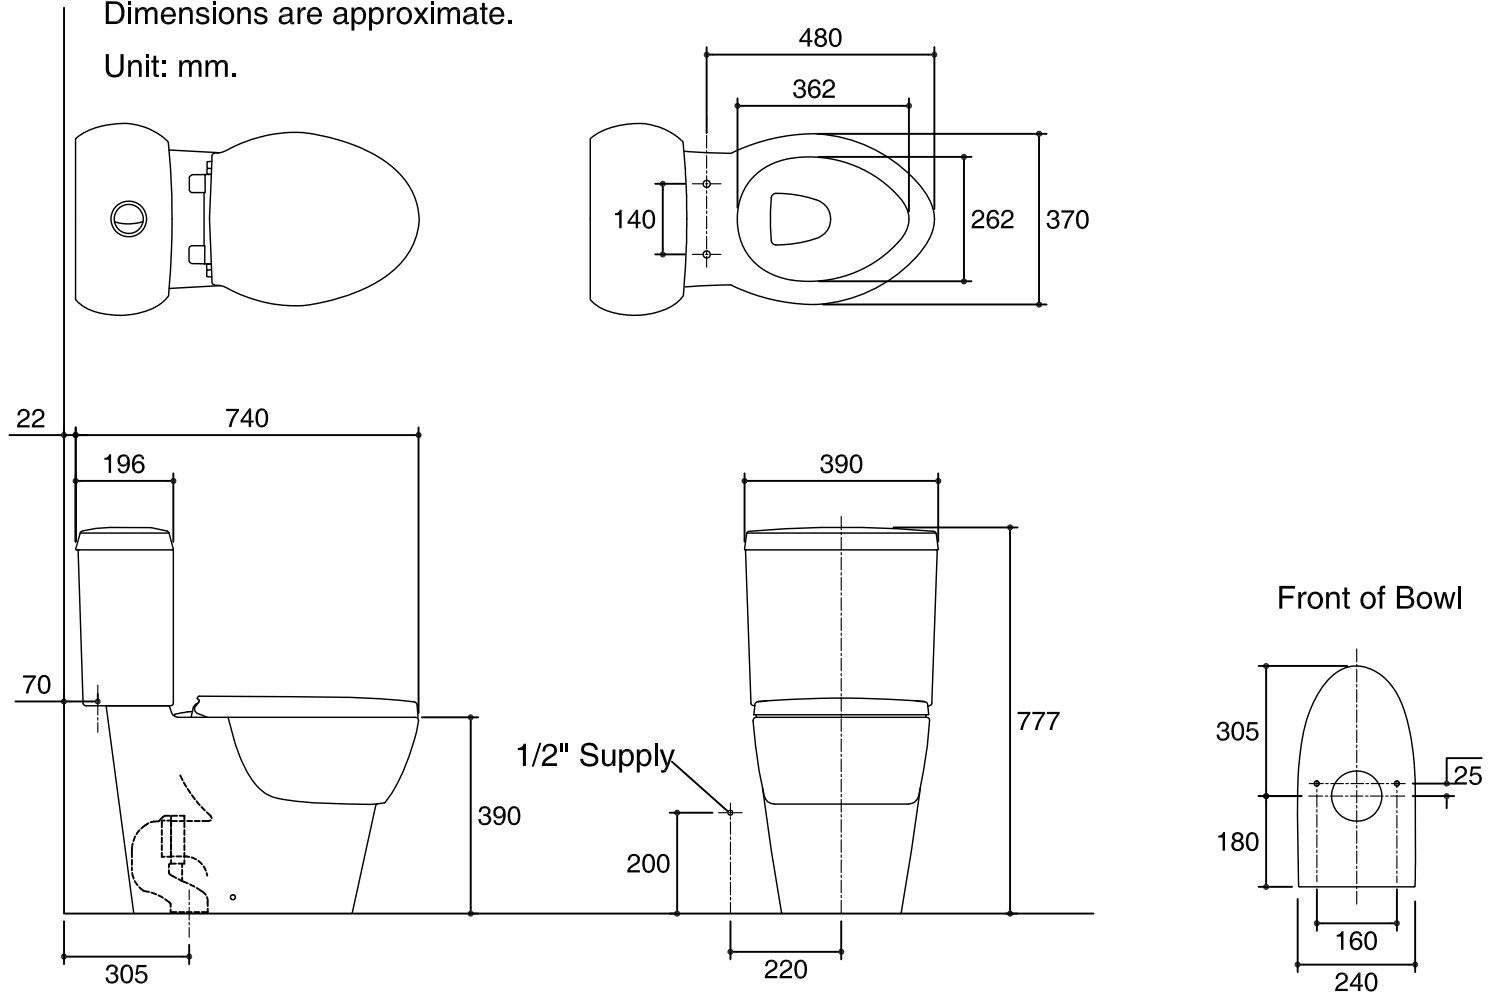

Dimensions are approximate.

Unit: mm.

SKU	K-99103X-ZZ-0
Name	OVE
Description	2PC TOILET

**KOHLER**

\* The recommended dimension for installation can be adjusted according to user preferences and layout.